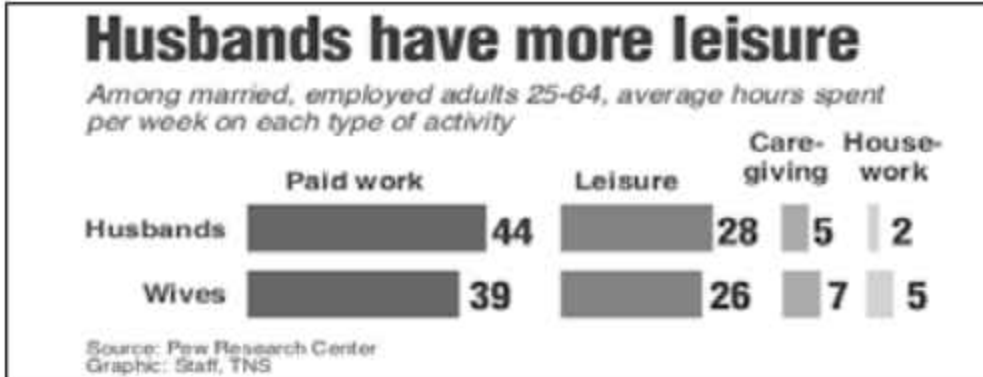

ANIMAL CRACKERS By Fred Wagner

THE BINGO BUGLE NEWSPAPERS

HOTLINES & INFORMATION NUMBERS

ARIZONA Phoenix..... (830) 885-4818	MICHIGAN..... (616) 784-9344
CALIFORNIA Los Angeles..... bingo4fun.com Oakland/East Bay..... (925) 829-2009 Orange County..... bingo4fun.com San Diego..... (619) 421-5843 San Bernardino..... bingo4fun.com San Francisco..... (925) 829-2009 San Jose..... (925) 829-2009 Marin, Sonoma, Lake, Napa & Solano Counties..... (925) 829-2009 Santa Barbara..... (619) 421-5843	MINNESOTA..... (651) 600-9019 MISSOURI West Missouri..... (816) 822-1940
CONNECTICUT..... (207) 318-1883	NEVADA..... bingo4fun.com NEW HAMPSHIRE..... (207) 318-1883 NEW MEXICO..... (866) 443-4373 NEW YORK Western New York/Bufallo..... (800) 938-1285 Long Island..... (516) 606-6750
FLORIDA Tampa/St. Petersburg..... (516) 606-6750 Central/East Coast..... (516) 606-6750	OHIO Cleveland/Akron..... (877) 210-5700 Columbus..... (877) 210-5700 North Central Ohio..... (877) 210-5700
GEORGIA..... (404) 731-6552	OREGON..... (503) 620-7968 RHODE ISLAND..... (207) 318-1883
IDAHO..... (503) 620-7968	TEXAS Austin..... (830) 885-4818 Houston..... (830) 885-4818 San Antonio..... (830) 885-4818
ILLINOIS Chicago..... (800) 938-1285 South Chicago..... (800) 938-1285	VIRGINIA Richmond/Petersburg..... (804) 615-6977 Norfolk..... (800) 938-1285
INDIANA Indianapolis Metro and Fort Wayne Metro..... (765) 348-2859 Northwest Indiana..... (800) 938-1285	WASHINGTON Seattle, Everett..... (503) 620-7968 Tacoma..... (503) 620-7968 Vancouver & SW Washington..... (503) 620-7968 Eastern Washington..... (503) 620-7968
KANSAS..... (785) 654-3939	WASHINGTON D.C...... (804) 615-6977
MAINE..... (207) 318-1883	WISCONSIN..... (414) 327-0705
MARYLAND South Maryland..... (540) 943-0898	
MASSACHUSETTS..... (207) 318-1883	

Thank you for reading The Bingo Bugle!

WEDNESDAY NIGHT BINGO

Doors Open 3:30pm • Buy-in 5:00pm
Warm-ups 6:30pm • Early Birds Follow

JANUARY MACHINE BUY-IN

ONLY $20

INCLUDES 6-6ON PACKS - UPGRADES AVAILABLE
ADD OUTSIDE PAPER FOR $5 EACH

Machine includes early bird and regular games. ONLY 1 MACHINE PER PLAYER

ALL REGULAR GAMES PAY **$250.00**
DOUBLE ACTION PAYS **$500.00**

ASK ABOUT OUR NEW DELUXE PACKAGE!
WE GIVE AWAY **5 FREE MACHINES** EVERY WEDNESDAY

VFW POST #3261 DIST. 4
1822 W. 162ND ST., GARDENA
310-324-6161

PAPER ONLY: 1 TO 5 PACKS ONLY $20

FLASHBACK

POP ROCK & SOUL TRIVIA BY HARPER